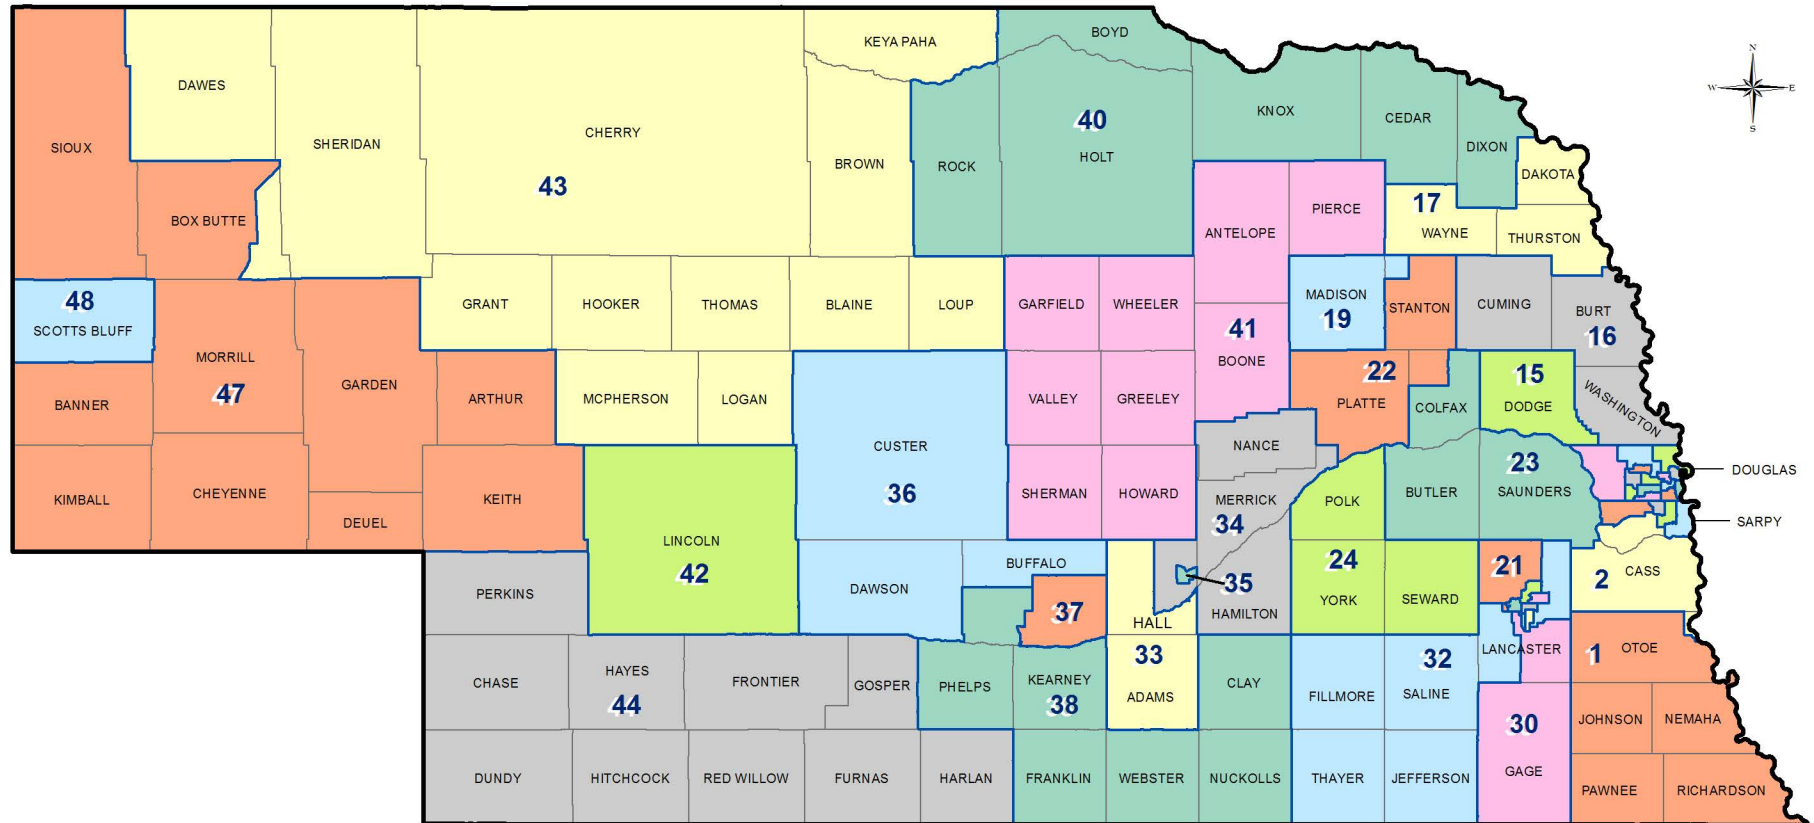

Nebraska Legislative Districts - LB 703 (2011)

(Districts took effect May 27, 2011)

Geographic Information Systems

Map Created by: Trisha Schlake, GIS Specialist

Source: U.S. Census Bureau

Date Created: 6-27-2011